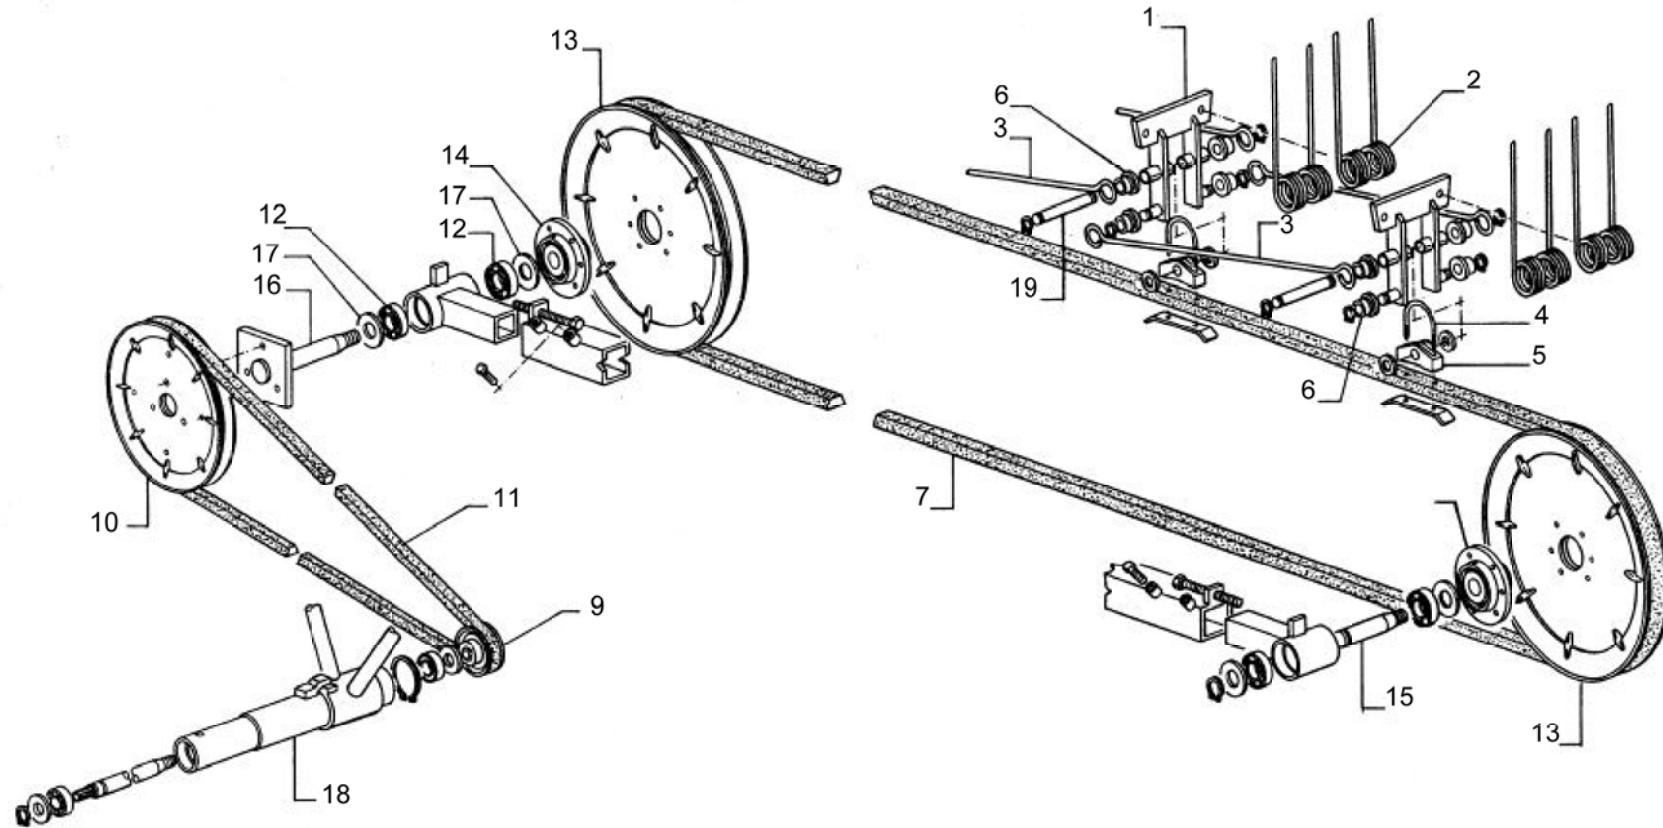

Repossi

macchine agricole

SPARE PARTS CATALOGUE

BELT RAKE WITH ONE BELT

mod. **120/1**

mod. **145/1**

mod. **165/1**

Repossi Macchine agricole s.r.l.

Via V. Emanuele II, 40 - 27022 Casorate Primo (PV) - Italia

Tel. **39 02 905 66 25 - Fax **39 02 905 13 08

e-mail: info@repossi.it - Web: www.repossi.it

Pos.	Cod. pezzo	Descrizione
1	10.01.0001.00	Zinc plated compensator
2	10.01.0002.00	Double spring for belt rake
3	10.01.0003.00	Zinc plated tie rod (right or left)
4	10.01.0004.00	Zinc plated complete U-bolt
5	10.01.0005.00	Nylon support
6	10.01.0006.00	Short nylon bush
7	10.01.0007.12	Drilled belt D for 120/1
7,1	10.01.0007.14	Drilled belt D for 145/1
7,2	10.01.0007.16	Drilled belt D for 165/1
7,3	10.01.0007.20	Complete belt for 120/1
7,4	10.01.0007.40	Complete belt for 145/1
7,5	10.01.0007.60	Complete belt for 165/1
9	10.01.0009.00	Pulley 71x1A
10	10.01.0010.00	Pulley 270x1A
11	10.01.0011.12	Belt A for 120/1
11,1	10.01.0011.14	Belt A for 145/1
11,2	10.01.0011.16	Belt A for 165/1
12	03.03.6205.02	Bearing 6205 2RS - 25x52x15
13	10.01.0012.00	Pulley 390x1D
14	10.01.0013.00	Cast iron hub with conic hole
15	10.01.0014.00	Hub holder driven shaft
16	10.01.0015.00	Hub holder driving shaft
17	10.01.0016.00	Washer 21,5x51x2
18	10.01.0019.00	Complete attachment to engine driven cultivator
19	10.01.0008.00	Tie rod pin

Pos.	Cod. pezzo	Descrizione
20	10.01.0017.00	Lateral double spring for belt rake
21	10.01.0018.12	Side panel mod. 120/1
21,1	10.01.0018.14	Side panel mod. 145/1
21,2	10.01.0018.16	Side panel mod. 165/1
22	01.06.0306.00	Wheel 3.00-6