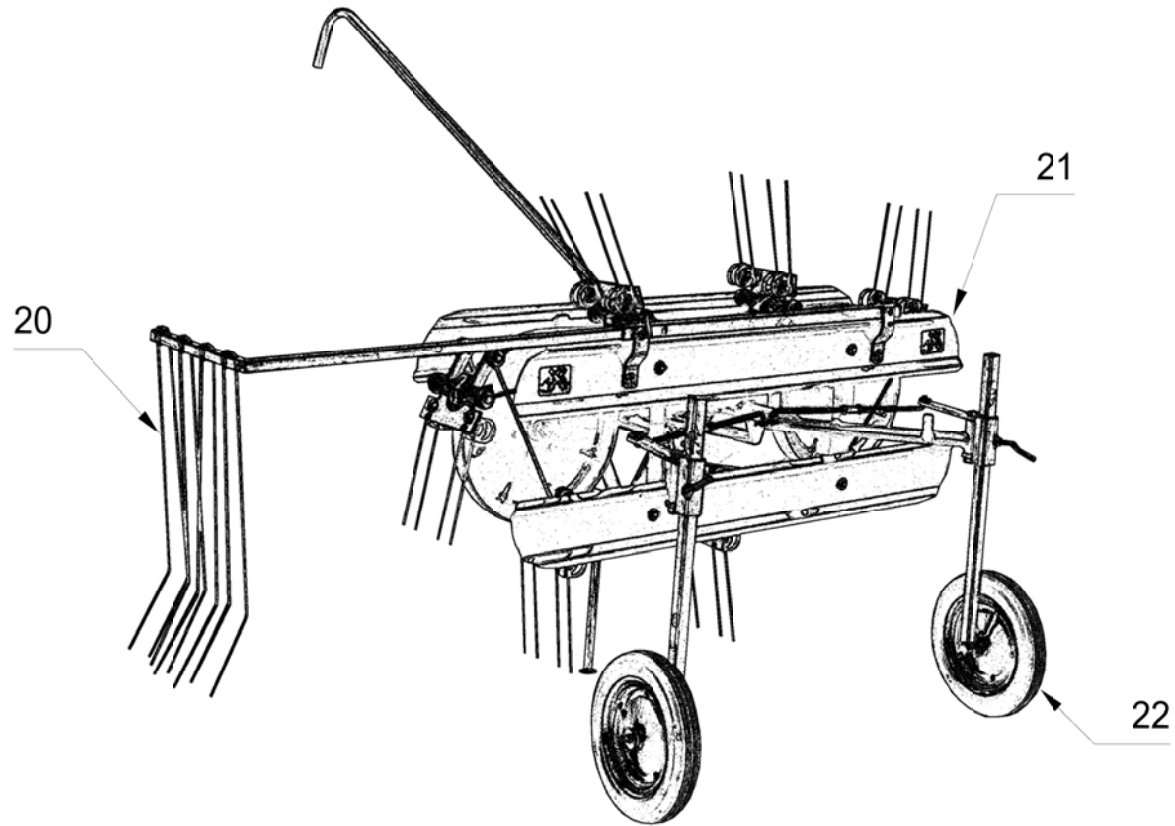

Repossi

macchine agricole

SPARE PARTS CATALOGUE

BELT RAKE WITH ONE BELT

mod. **120/1**

mod. **145/1**

mod. **165/1**

Repossi Macchine agricole s.r.l.

Via V. Emanuele II, 40 - 27022 Casorate Primo (PV) - Italia

Tel. **39 02 905 66 25 - Fax **39 02 905 13 08

e-mail: info@repossi.it - Web: www.repossi.it

Pos.	Cod. pezzo	Descrizione
1	10.01.0001.00	Zinc plated compensator
2	10.01.0002.00	Double spring for belt rake
3	10.01.0003.00	Zinc plated tie rod (right or left)
4	10.01.0004.00	Zinc plated complete U-bolt
5	10.01.0005.00	Nylon support
6	10.01.0006.00	Short nylon bush
7	10.01.0007.12	Drilled belt D for 120/1
7,1	10.01.0007.14	Drilled belt D for 145/1
7,2	10.01.0007.16	Drilled belt D for 165/1
7,3	10.01.0007.20	Complete belt for 120/1
7,4	10.01.0007.40	Complete belt for 145/1
7,5	10.01.0007.60	Complete belt for 165/1
9	10.01.0009.00	Pulley 71x1A
10	10.01.0010.00	Pulley 270x1A
11	10.01.0011.12	Belt A for 120/1
11,1	10.01.0011.14	Belt A for 145/1
11,2	10.01.0011.16	Belt A for 165/1
12	03.03.6205.02	Bearing 6205 2RS - 25x52x15
13	10.01.0012.00	Pulley 390x1D
14	10.01.0013.00	Cast iron hub with conic hole
15	10.01.0014.00	Hub holder driven shaft
16	10.01.0015.00	Hub holder driving shaft
17	10.01.0016.00	Washer 21,5x51x2
18	10.01.0019.00	Complete attachment to engine driven cultivator
19	10.01.0008.00	Tie rod pin

Pos.	Cod. pezzo	Descrizione
20	10.01.0017.00	Lateral double spring for belt rake
21	10.01.0018.12	Side panel mod. 120/1
21,1	10.01.0018.14	Side panel mod. 145/1
21,2	10.01.0018.16	Side panel mod. 165/1
22	01.06.0306.00	Wheel 3.00-6